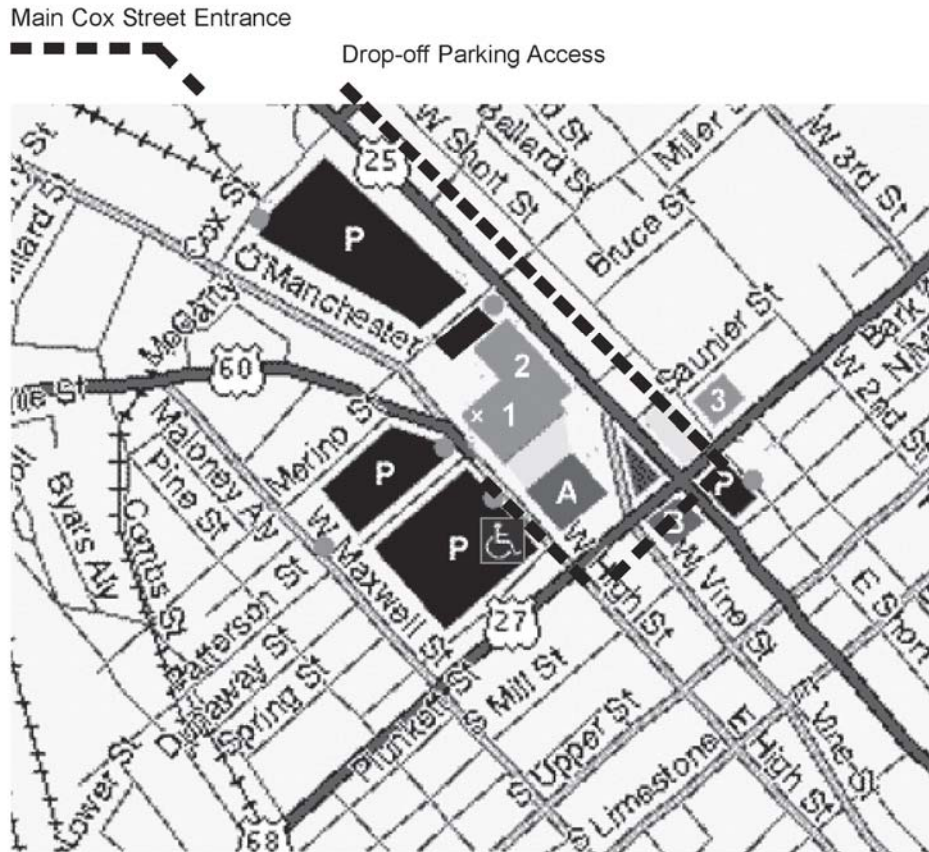

RUPP ARENA PARKING DIAGRAM

- 1. Rupp Arena
- 2. Heritage Hall
- 3. Lexington Opera House
- A. Hyatt Regency Hotel
- B. Radisson Plaza Hotel
- P. Public Parking Lots

Disabled Parking is located across from the Box Office, in the area marked:

The area between Rupp Arena and the Hyatt is the Civic Center Shops.
The area near the Opera House is Victorian Square Shoppes.
The area across from the Radisson is Triangle Park.
Circles indicate gate entrances to Parking Lots.