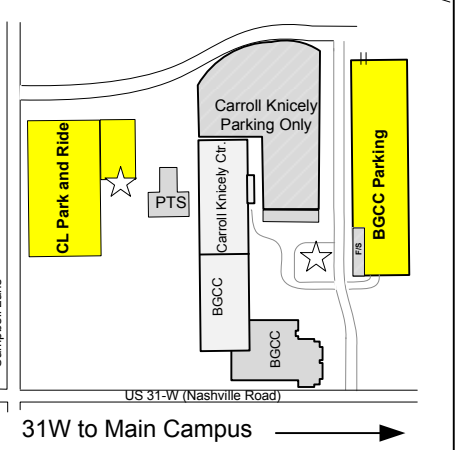

KHSAA Operations Parking

South Campus Park and Ride Operates Friday Only

- OPERATIONS PARKING:**
- KHSAA Reserved Parking
 - CSC Staff Parking
 - Media & Satellite Truck Parking
- PUBLIC PARKING:**
- Event Parking
 - Recommended Disability Parking
 - Free Parking & Park and Ride
 - Open Parking
- No Tailgating in Any Parking Areas

- BUS LOADING & UNLOADING:**
- Team Buses Location 1
 - Team Buses Location 2
 - 3PM Game Visiting Team Locker Room
 - Fan and Band Buses
- BUS PARKING (assigned on arrival):**
- Bus Parking Area 1 – Adams St Lot
 - Bus Parking Area 2 – Russellville Road
 - Bus Parking Area 3 – Creason Lot (overflow)
- PARK AND RIDE BUS STOPS:**
- White Line (Fri Only)
 - Blue Line (Fri Only)