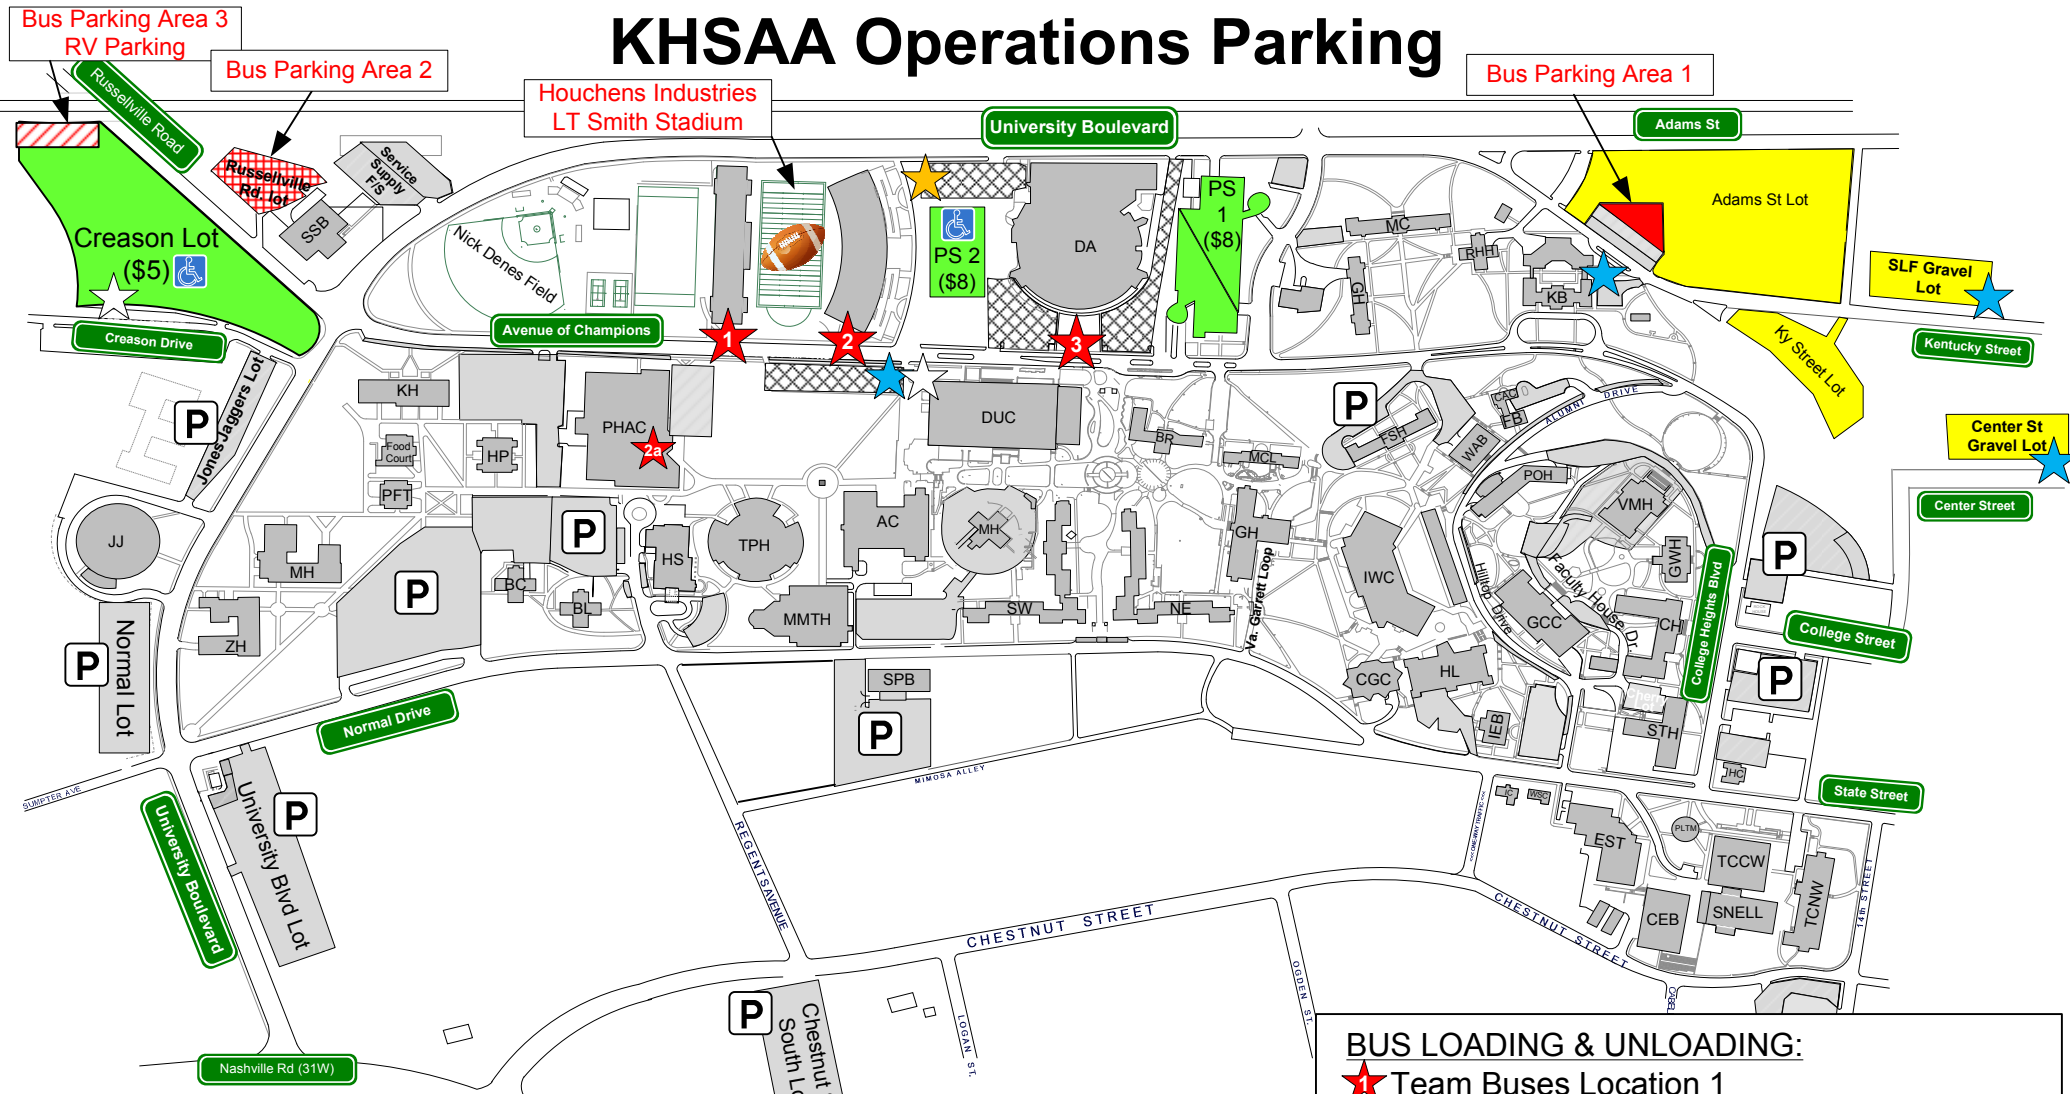

KHSAA Operations Parking

South Campus Park and Ride Operates Friday Only

- OPERATIONS PARKING:**
- KHSAA Reserved Parking
 - CSC Staff Parking
 - Media & Satellite Truck Parking
- PUBLIC PARKING:**
- Event Parking
 - Recommended Disability Parking
 - Free Parking & Park and Ride
 - Open Parking
- No Tailgating in Any Parking Areas

- BUS LOADING & UNLOADING:**
- Team Buses Location 1
 - Team Buses Location 2
 - 3PM Game Visiting Team Locker Room
 - Fan and Band Buses
- BUS PARKING (assigned on arrival):**
- Bus Parking Area 1 – Adams St Lot
 - Bus Parking Area 2 – Russellville Road
 - Bus Parking Area 3 – Creason Lot (overflow)
- PARK AND RIDE BUS STOPS:**
- White Line (Fri Only)
 - Blue Line (Fri Only)