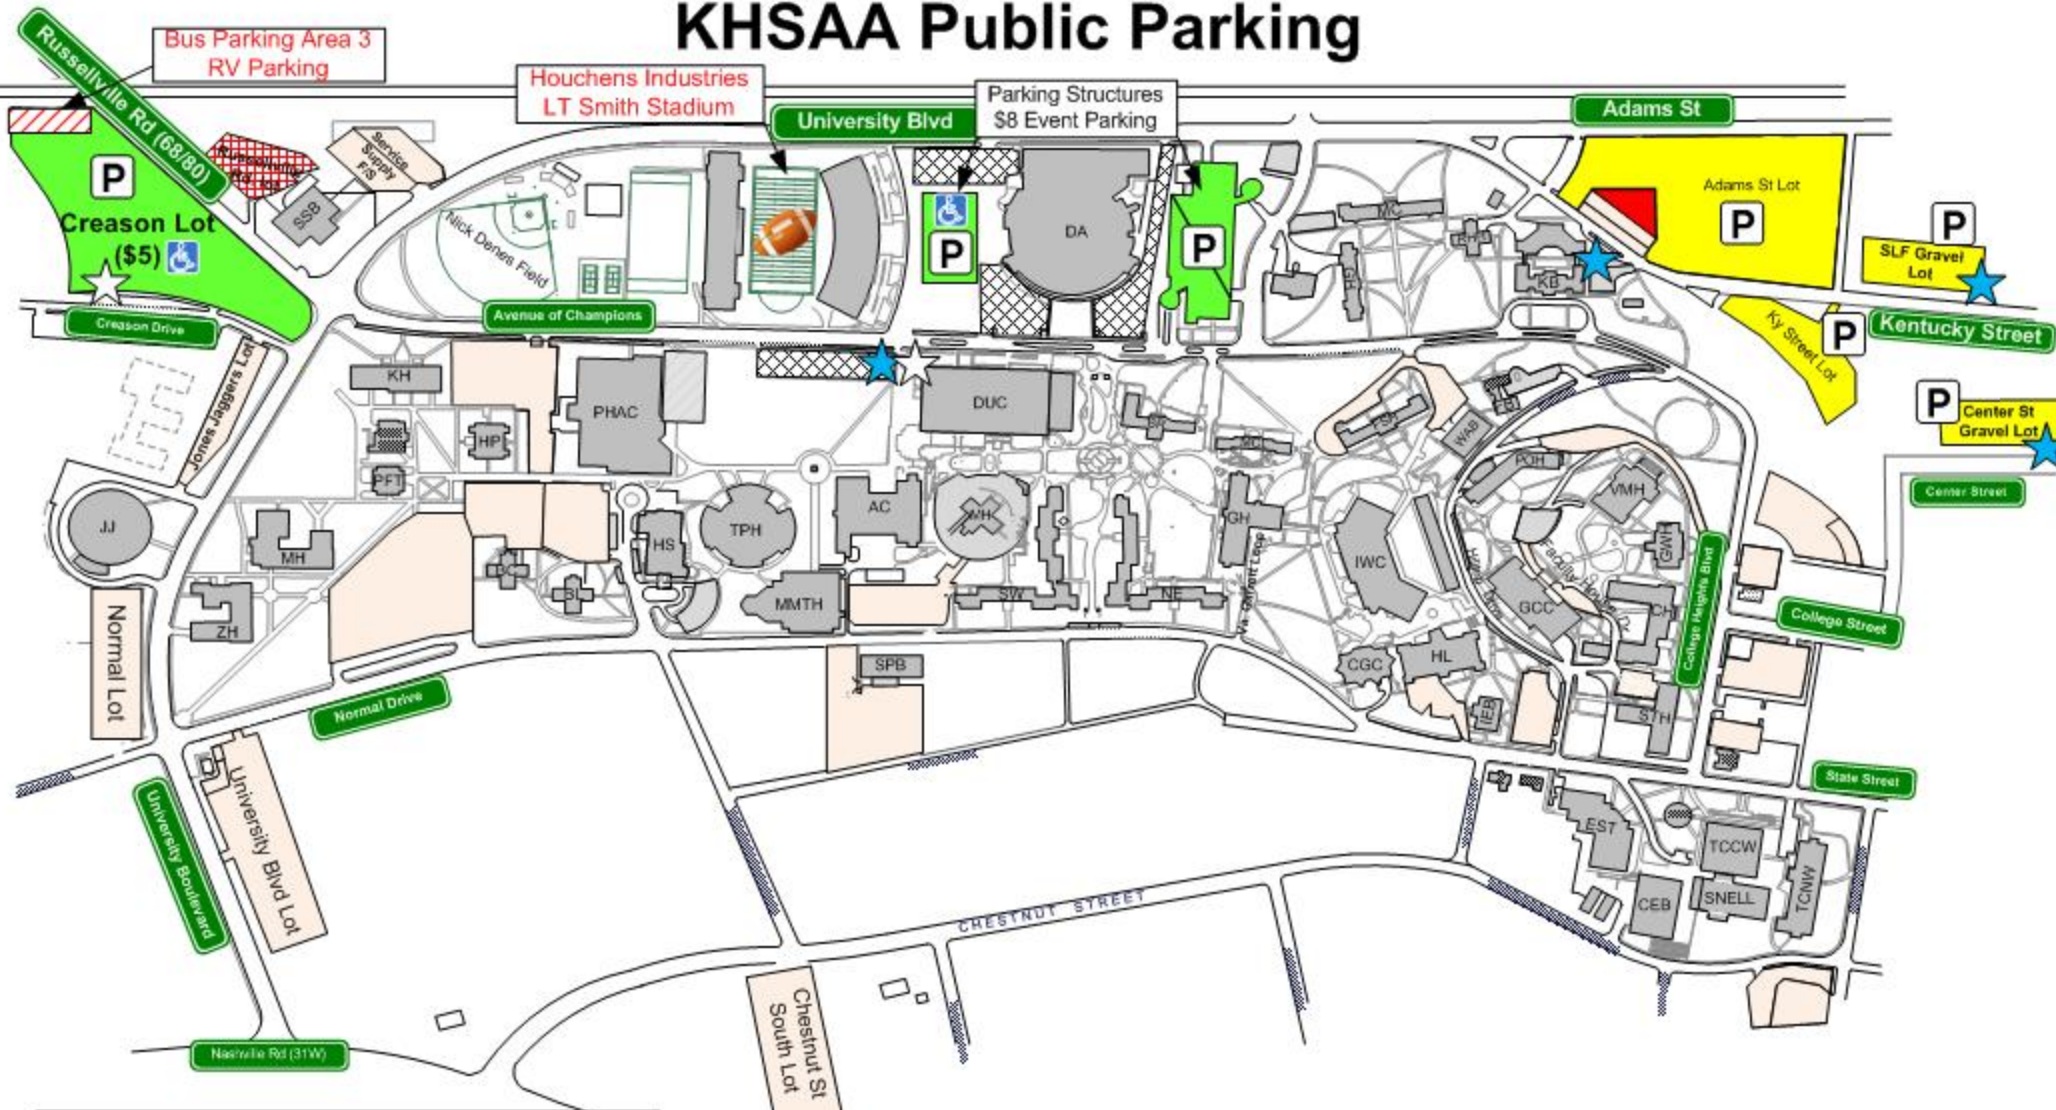

# KHSAA Public Parking

## PUBLIC PARKING:

- Event Parking
  - Recommended Disability Parking
  - Free Parking & Park and Ride
  - Open Parking (if space available)
- No Tailgating on Campus**

## PARK AND RIDE BUS STOPS:

- White Line (Fri Only)
- Blue Line (Fri Only)