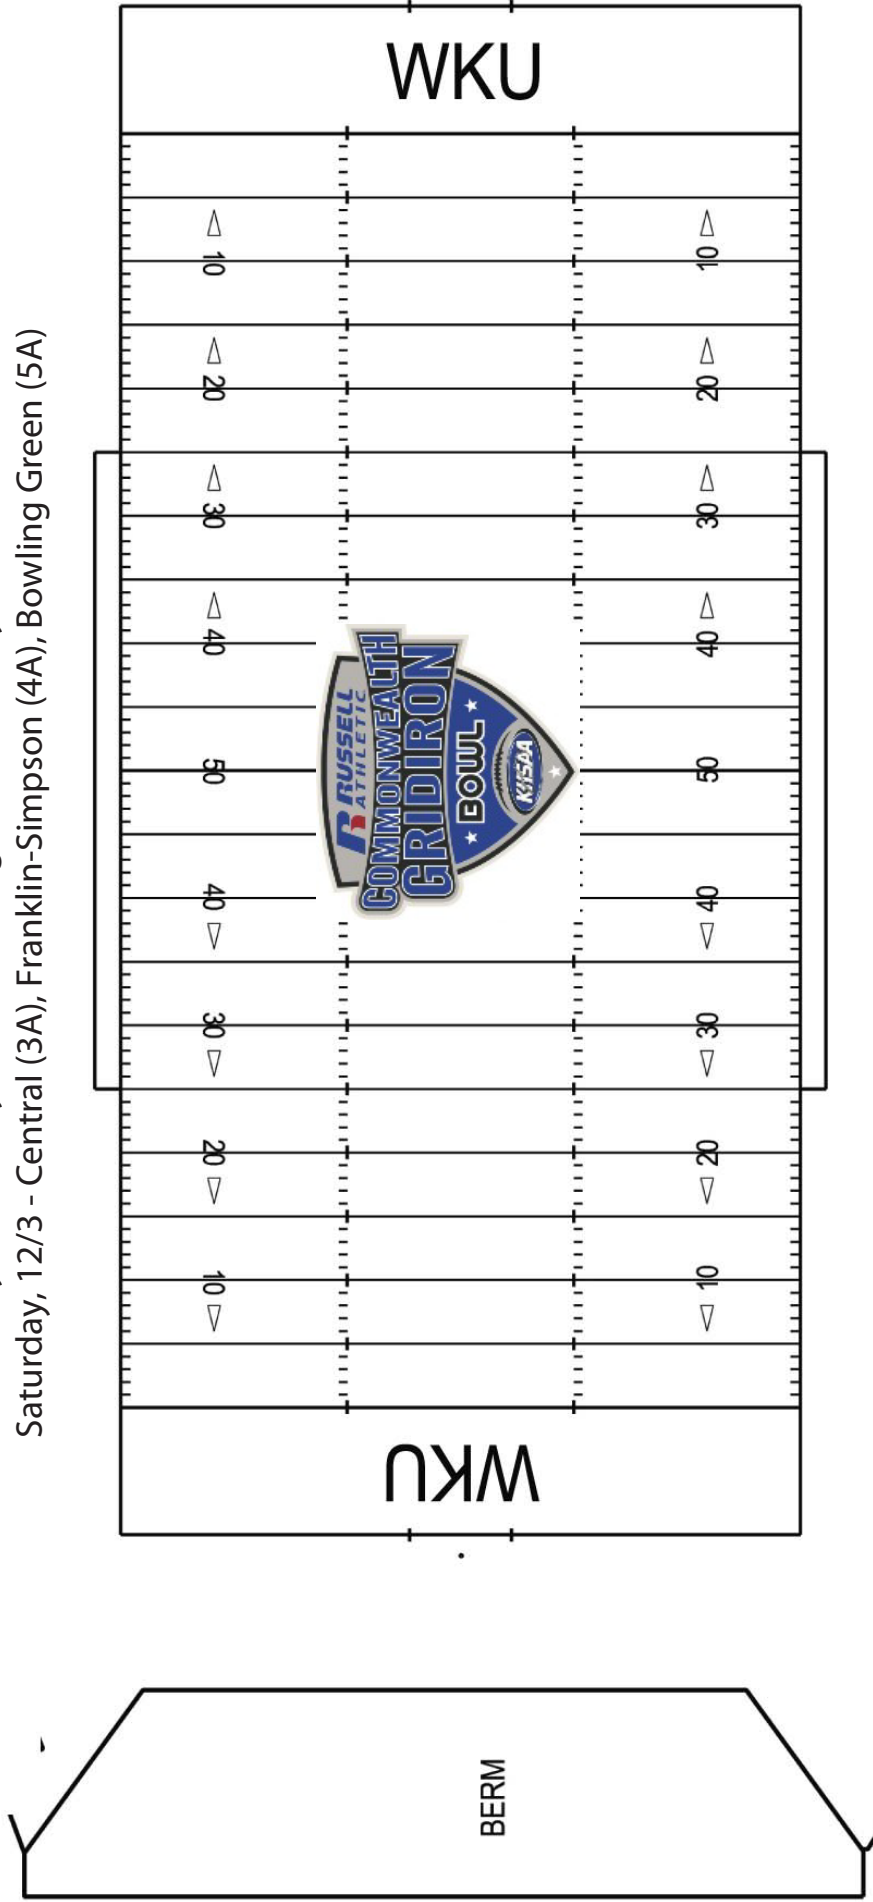

2011 RUSSELL/ATHLETIC KHSAA COMMONWEALTH GRIDIRON BOWL STATE FOOTBALL FINALS - SEATING SECTIONS

VISITING TEAM SIDELINE AND FANS

SEATING (DIDDLE SIDE, PRESS BOX SIDE), LIGHT UNIFORMS, DEFENSE INTRO

Friday, 12/2 - Mayfield (1A), Glasgow (2A), Trinity (Louisville) (6A)

Saturday, 12/3 - Central (3A), Franklin-Simpson (4A), Bowling Green (5A)

HOME TEAM SIDELINE AND FANS

SEATING (OPPOSITE PRESS BOX, ON BASEBALL SIDE), DARK UNIFORMS, OFFENSE INTRO

Friday, 12/2 - Hazard (1A), Holy Cross (Covington) (2A), Scott County (6A)

Saturday, 12/3 - Belfry (3A), Highlands (4A), Anderson County (5A)