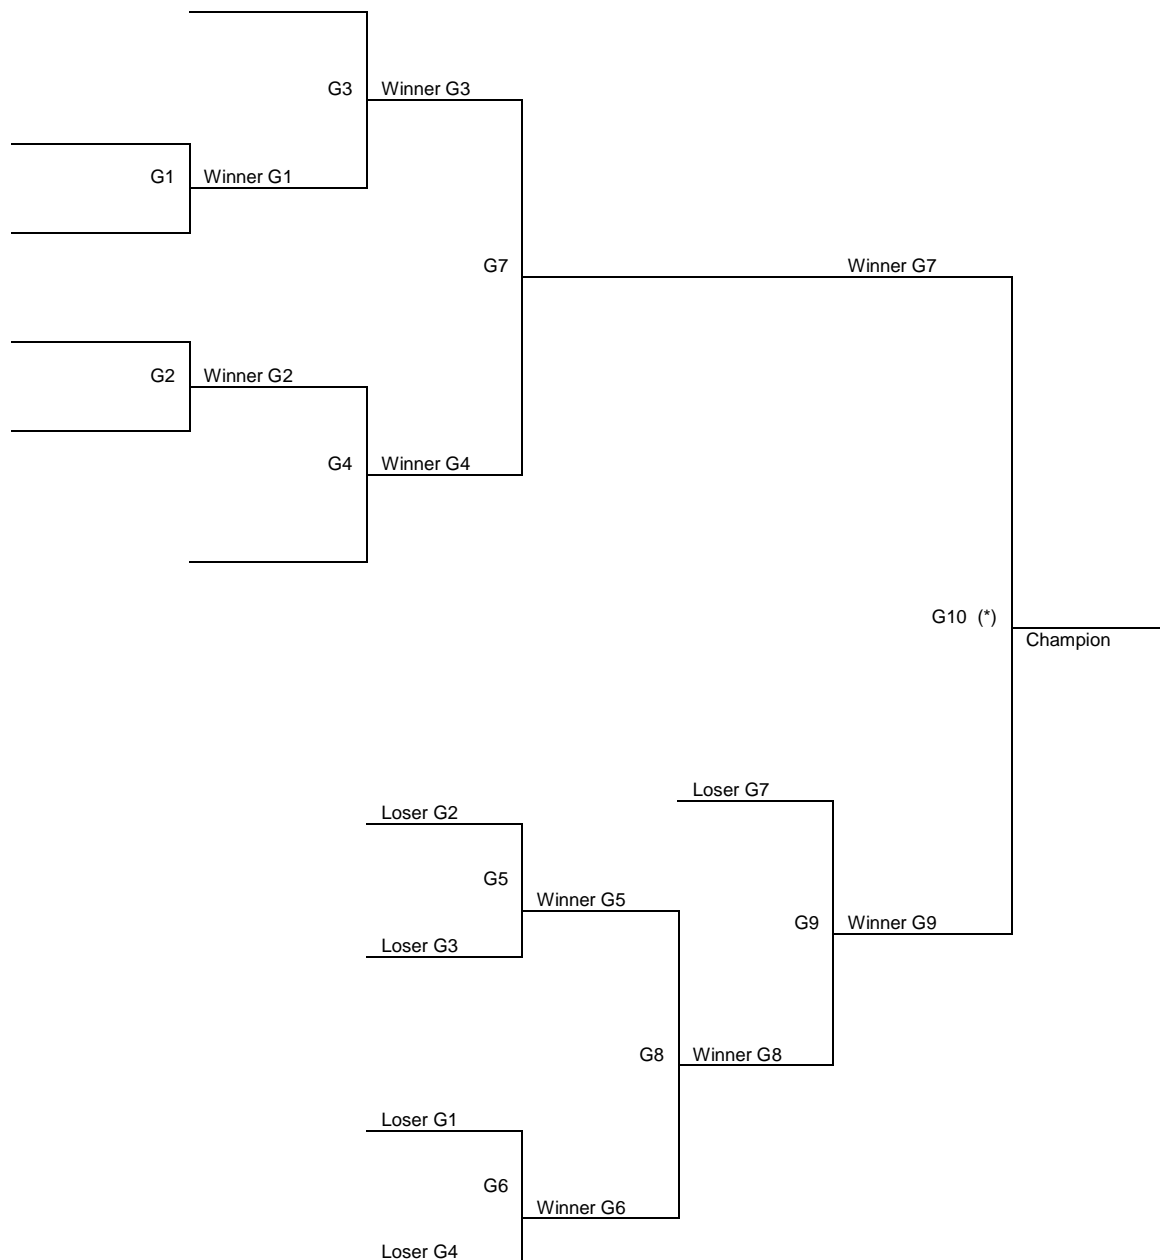

Tournament Bracket Double Elimination – Six (6) Teams (not seeded)

SPORT _____
 BOYS _____ GIRLS _____
 TOURNAMENT DATES _____
 DISTRICT/REGION NUMBER _____

CONSOLATION

*-A second game will be played between the teams in Game 10 to determine the champion if it is the first loss for the losing team in Game 10.