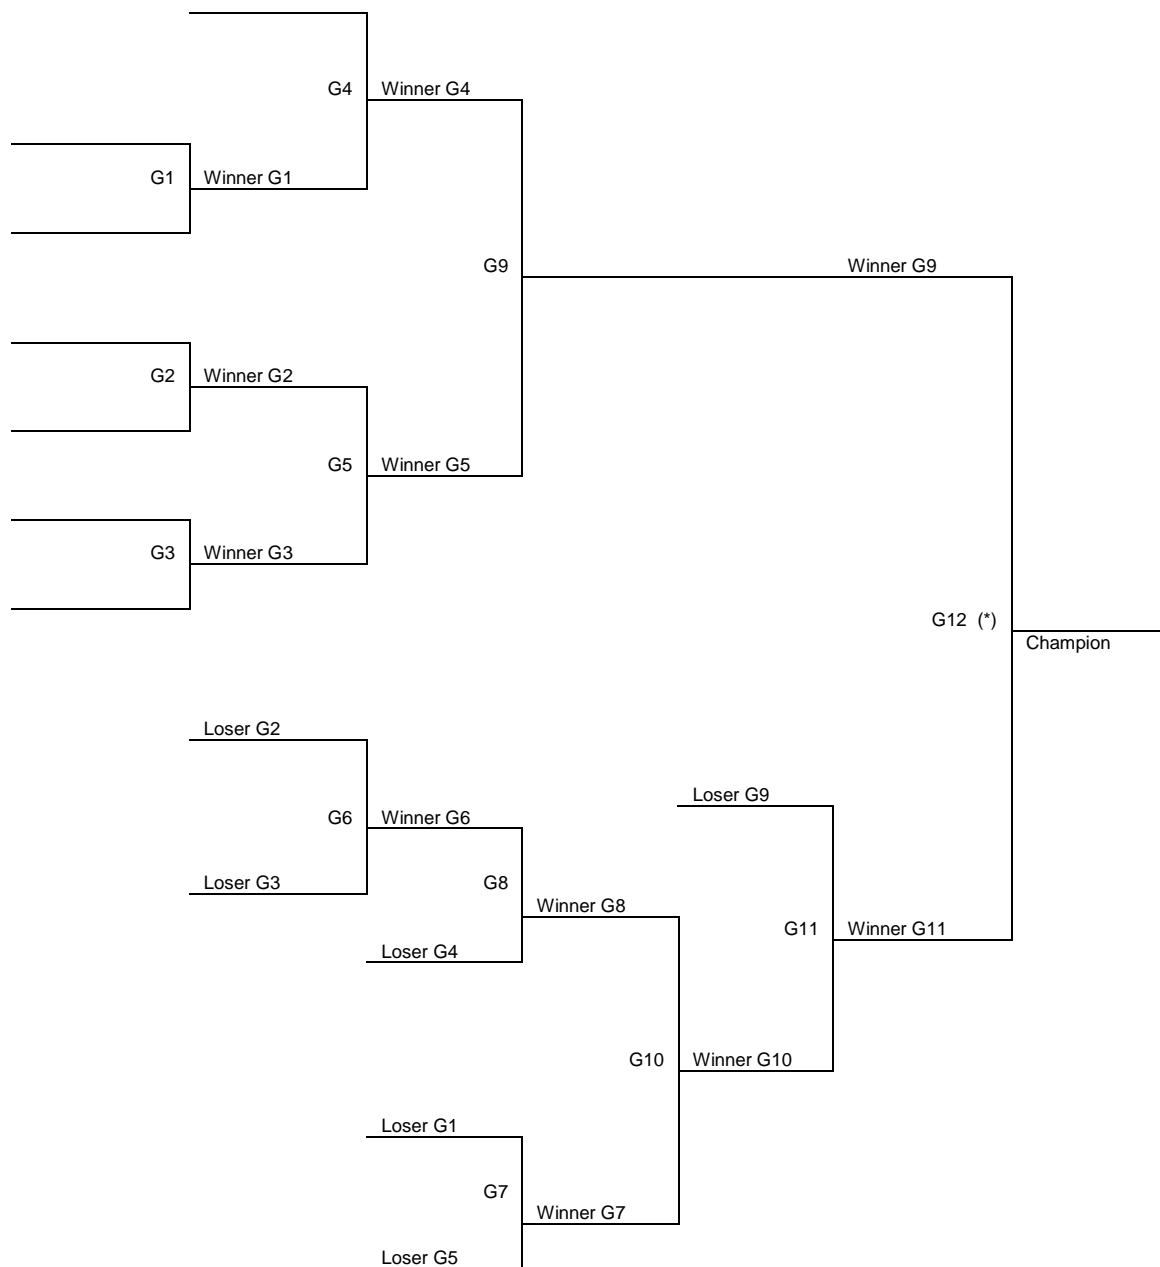

Tournament Bracket

Double Elimination – Seven (7) Teams (not seeded)

SPORT _____
 BOYS ____ GIRLS ____
 TOURNAMENT DATES _____
 DISTRICT/REGION NUMBER _____

CONSOLATION

*-A second game will be played between the teams in Game 12 to determine the champion if it is the first loss for the losing team in Game 12.