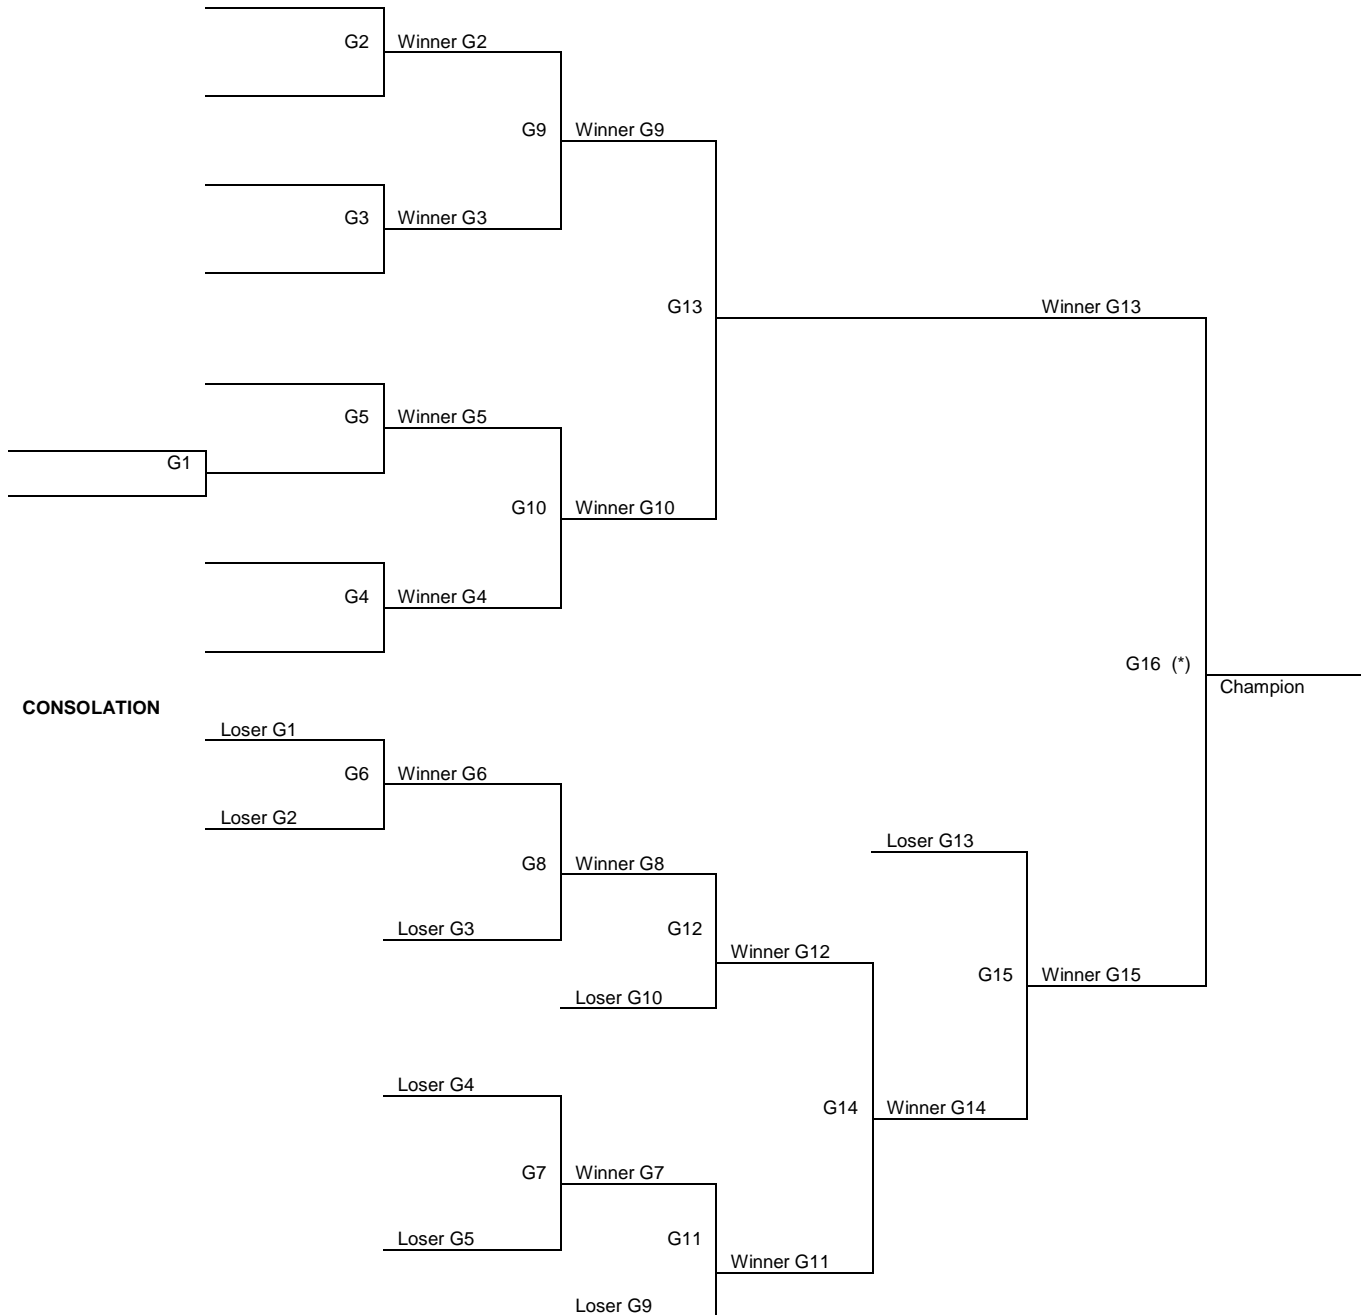

Tournament Bracket Double Elimination – Nine (9) Teams (not seeded)

SPORT _____
BOYS ____ GIRLS ____
TOURNAMENT DATES _____
DISTRICT/REGION NUMBER _____

*-A second game will be played between the teams in Game 16 to determine the champion if it is the first loss for the losing team in Game 16.