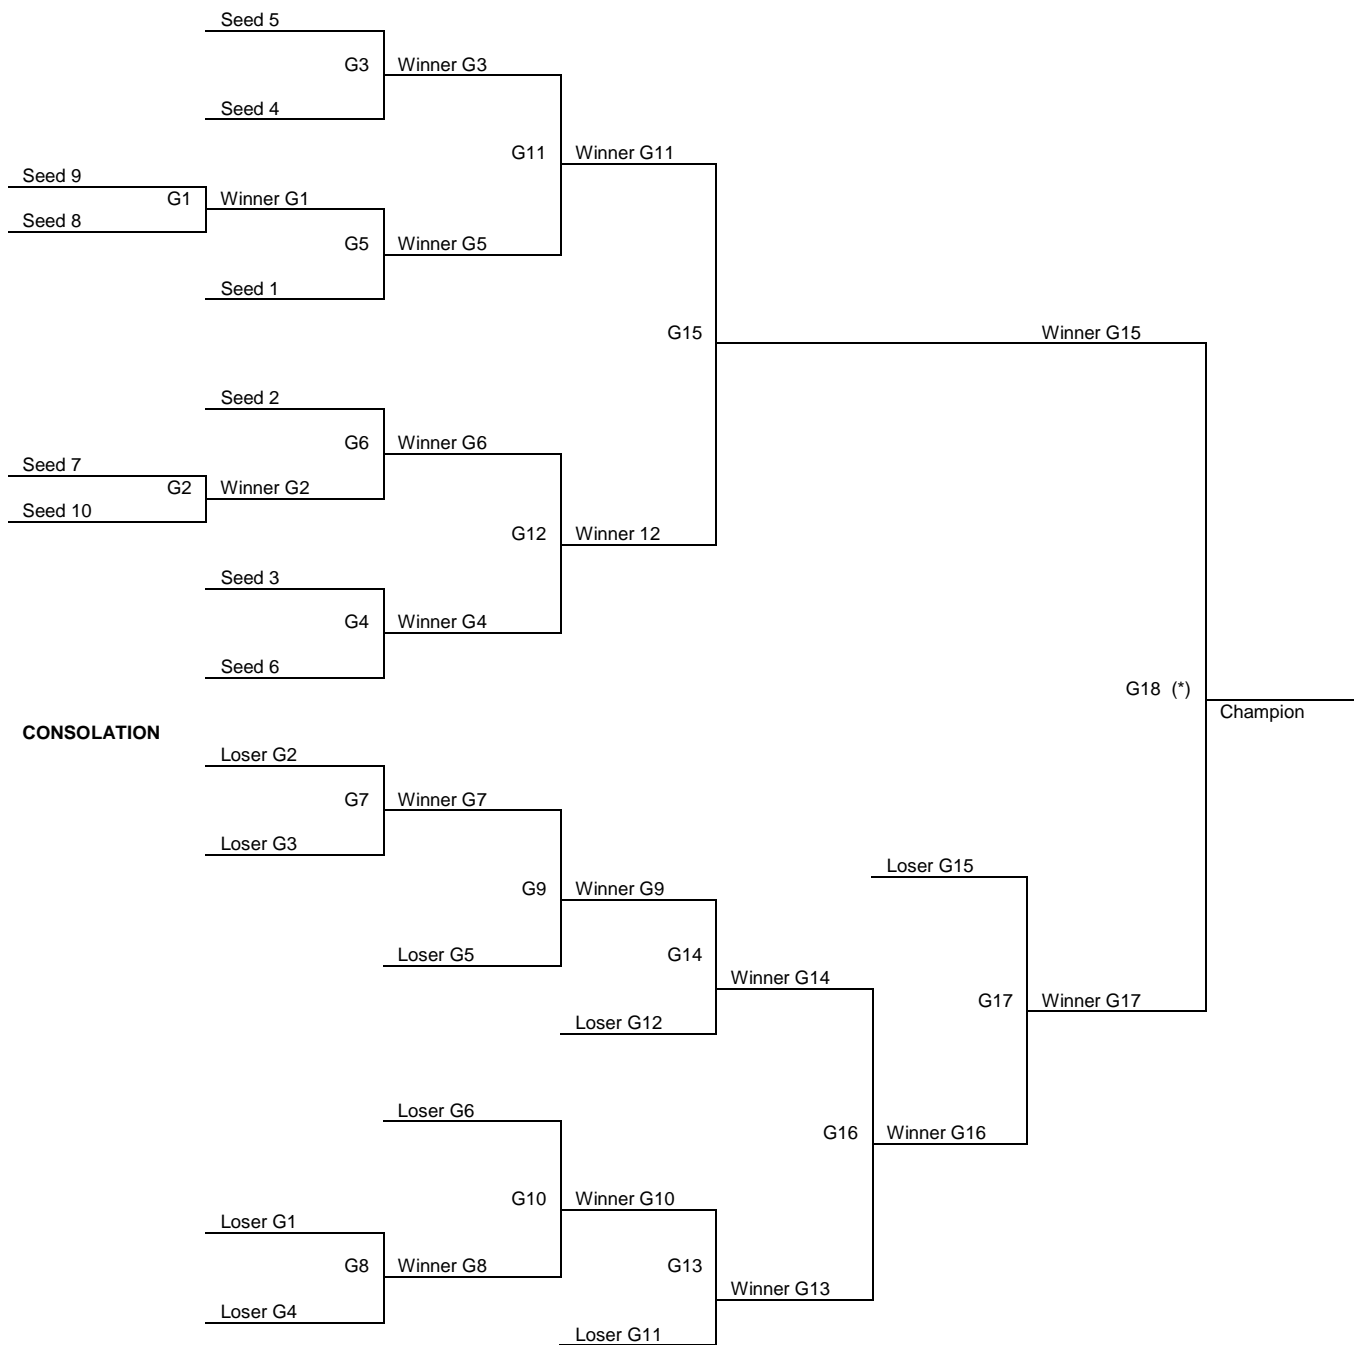

Tournament Bracket

Double Elimination – Ten (10) Teams (seeded)

SPORT _____
 BOYS ____ GIRLS ____
 TOURNAMENT DATES _____
 DISTRICT/REGION NUMBER _____

*-A second game will be played between the teams in Game 18 to determine the champion if it is the first loss for the losing team in Game 18.