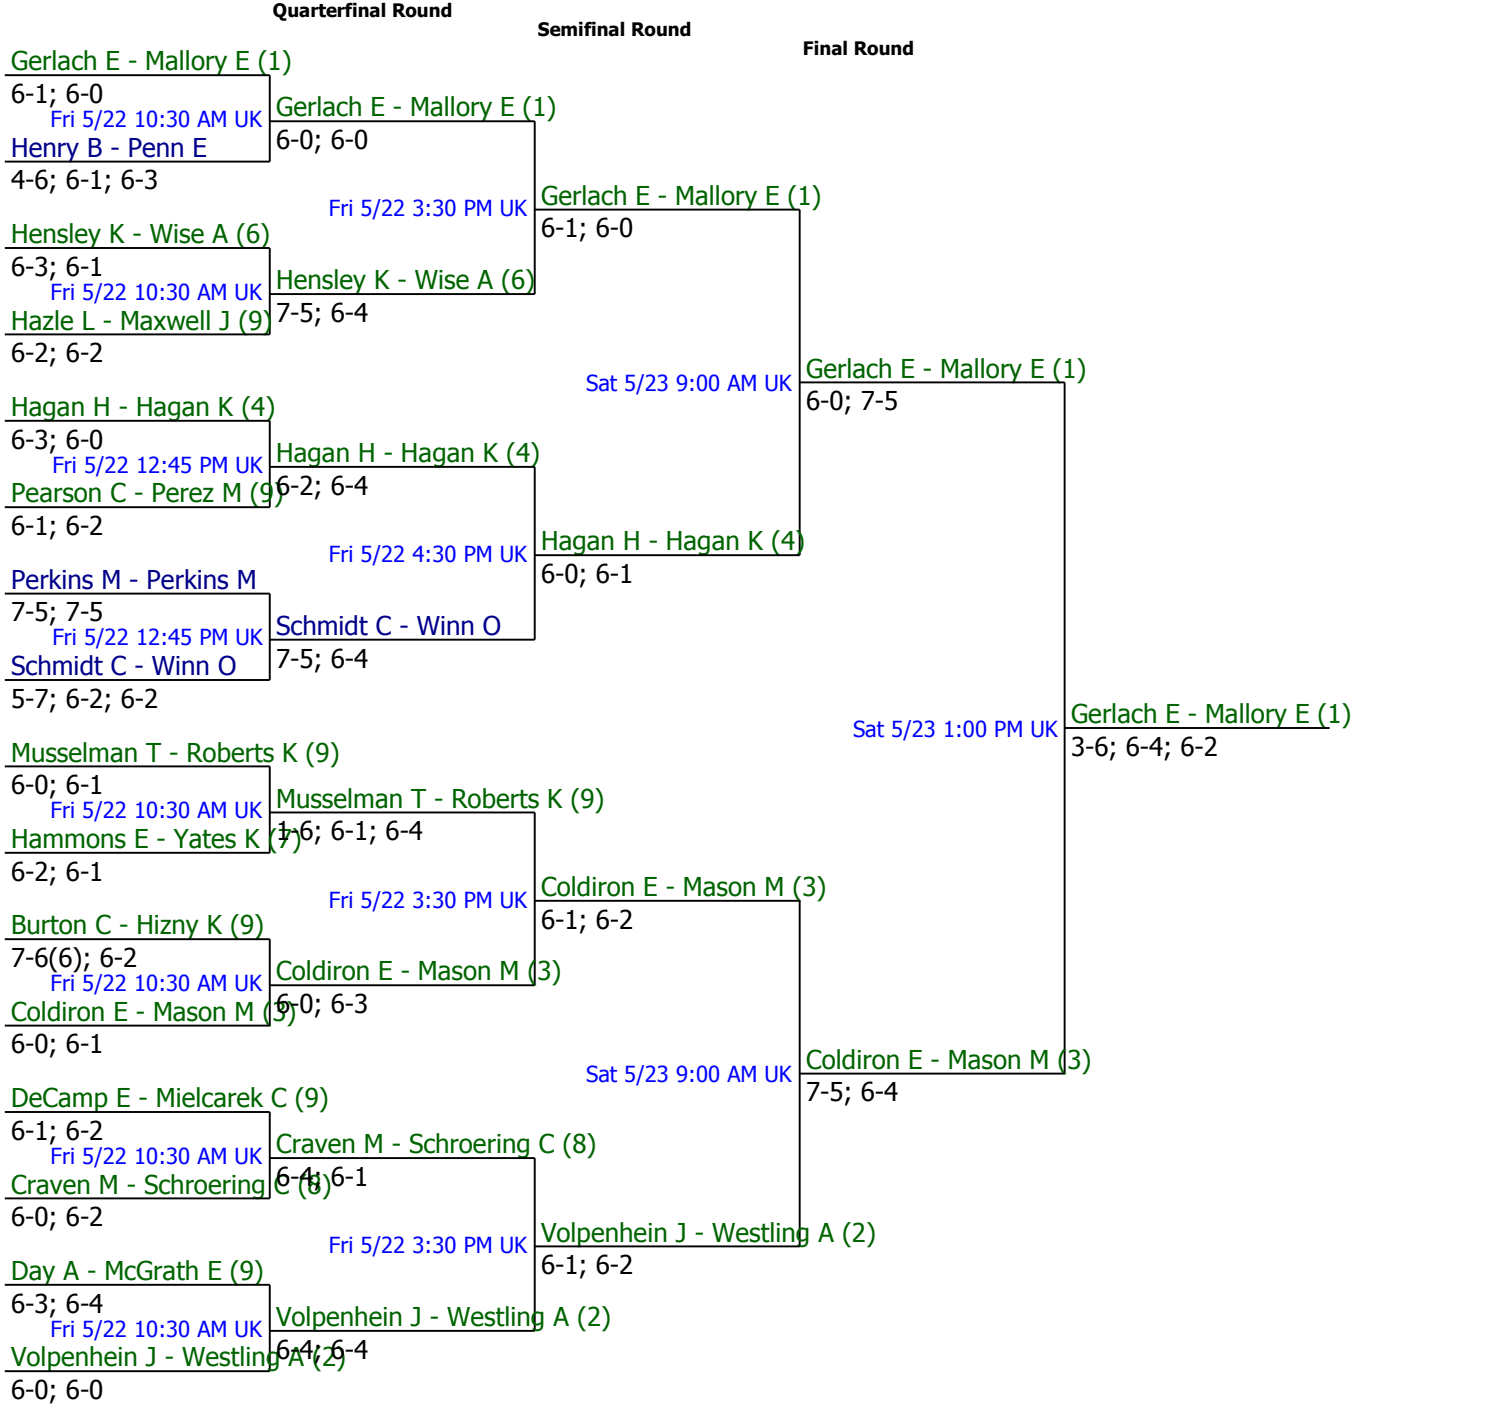

KHSAA		Seeded Players			
2009 KHSAA State Tennis Tournament	Girls Doubles	1. Gerlach - Mall...	5. Renaud - Wurst...	9. Burton - Hizny	9. Hazle - Maxwell
City/State: ,	Section:	2. Volpenhein - W...	6. Hensley - Wise	9. Conyers - Cony...	9. Head - Ledingt...
Director: Butch Cope	Referee: Judy Brown	3. Coldiron - Mas...	7. Hammons - Yates	9. Day - McGrath	9. Musselman - Ro...
Phone:	Date: 05/21/2009 - 05/23/2009	4. Hagan - Hagan	8. Craven - Schro...	9. DeCamp - Mielc...	9. Pearson - Perez
					Winner: Gerlach - Mallory

Round of 16

Referee's Signature