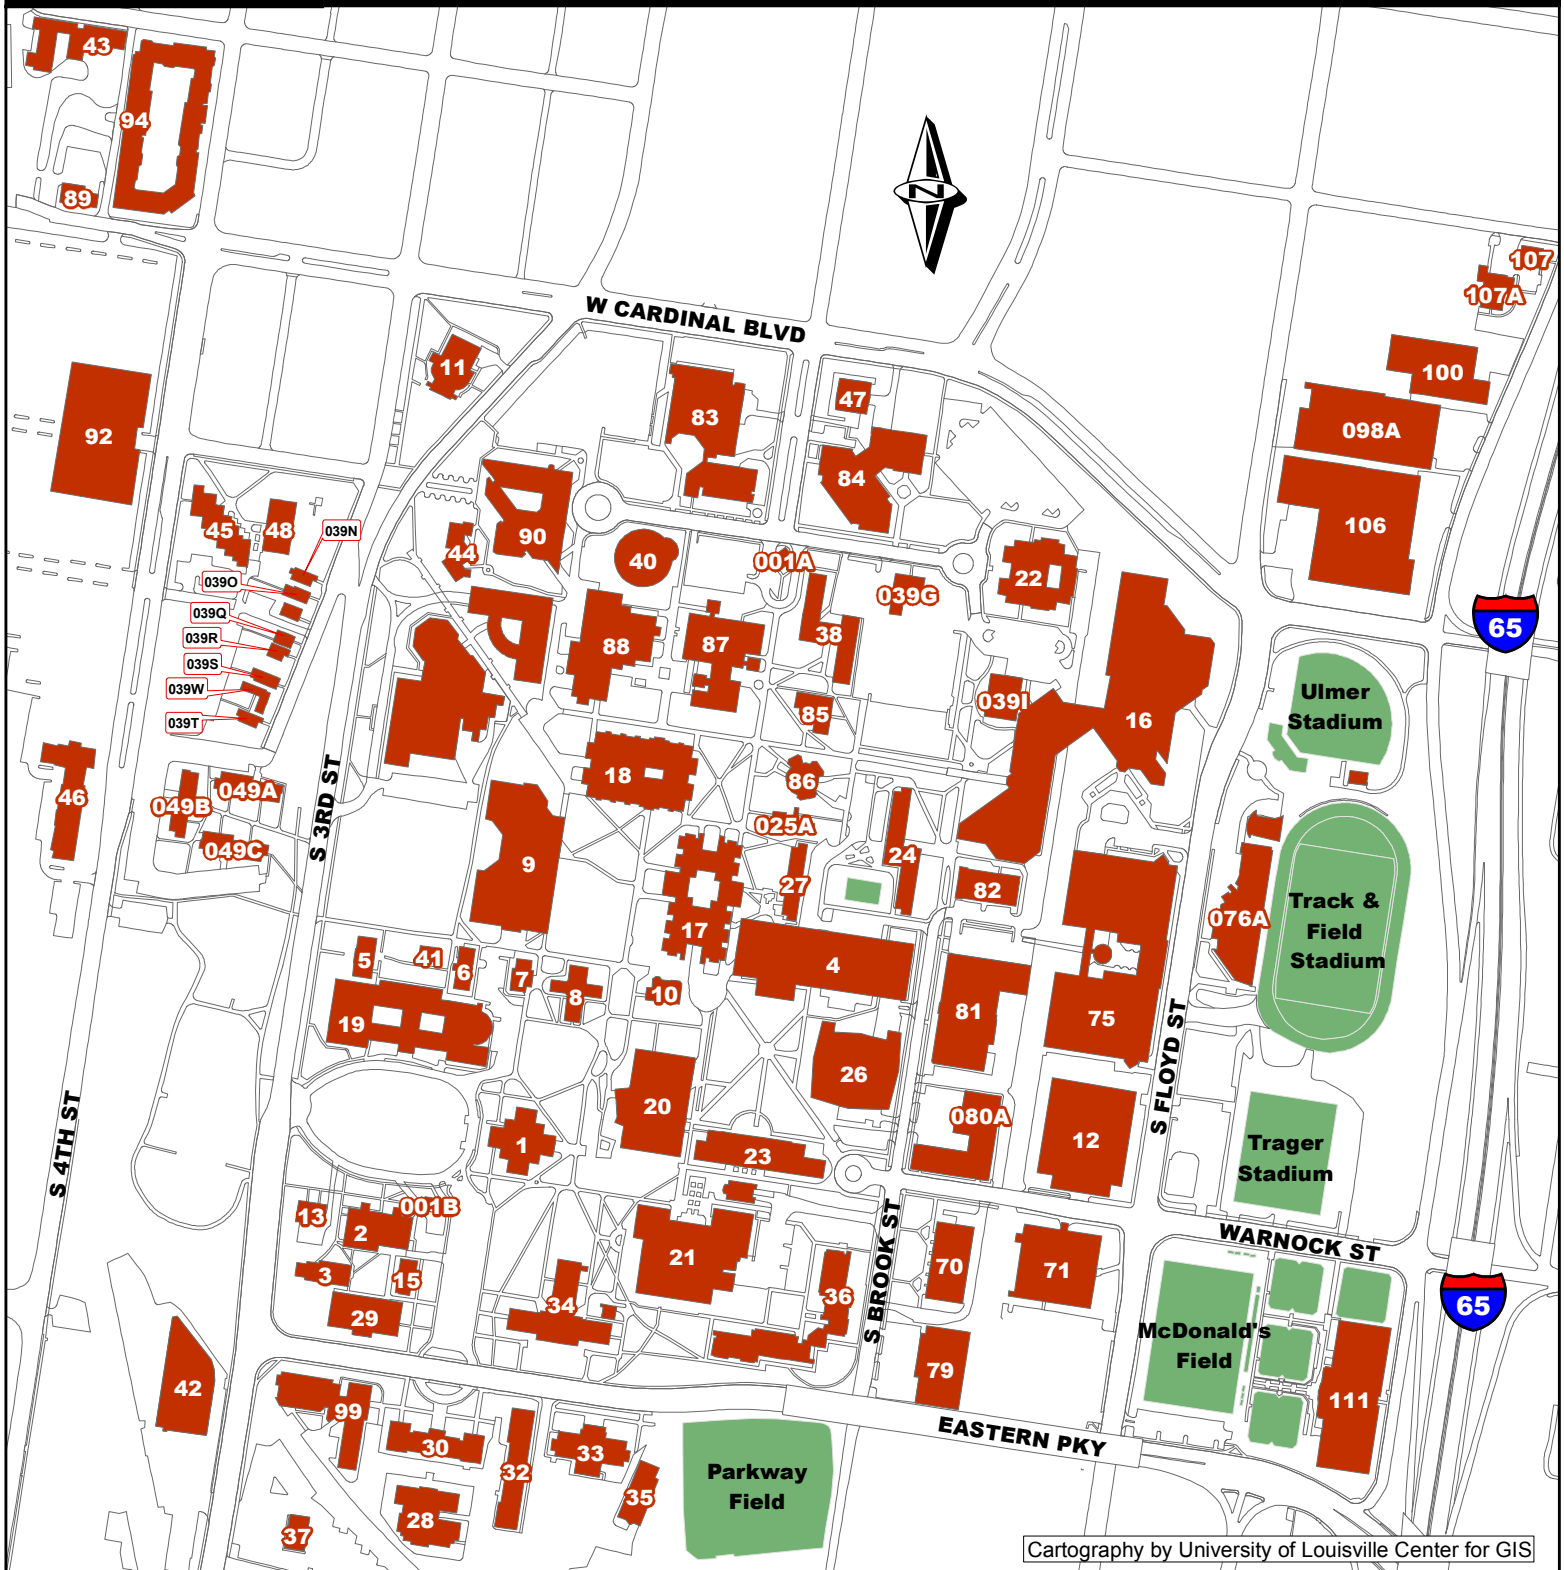

# University of Louisville Belknap Campus

Cartography by University of Louisville Center for GIS

1900 So. Fourth St. Dorm	92	Delta Zeta Sorority	39T	Hughes Carpet Shop	103	Miller Info Tec	21	Solvent Storage	36A
Arch Survey/Transpor	100	Dev. & Univ Relation	79	Hughes Ground Shop	101	Minority Affairs	39G	Stadium Facilities	109
Archives/Surplus Pro	98	Dougherty Hall	29	Hughes Hydro-Tech	104	Music School	83	Steam & Chilled Wate	70
Baptist Student Cent	85	Ecumenical Center	86	Hughes Office Bldg.	102	Natural Sciences Bl	34	Stevenson Hall	27
Bass-Rudd Tennis Ct	111	Ehs Service Center	107A	Information Center North	1A	Oppenheimer Hall	5	Stoddard Johnston	77
Belknap Parking Gara	75	Ekstrom Library	9	Information Center South	1B	Papa John's Cardinal	108	Strickler Hall	88
Belknap Research Bldg	4	Engineering Graphics	37	Inst Of Inter. Dev	15	Parkway Fieldhouse	35	Studio Arts/Hper	71
Bettie Johnson Hall	94	Ernst Hall	33	J.B. Speed Hall	30	Patterson Hall	3	Swain Student Activities Center	16
Billy Minardi Hall	46	Ford Hall	7	Johnny Unitas Tower	47	Paul B. Lutz Hall	23	The Playhouse	11
Bingham Humanities	17	Fraternity A	49A	Johnston Building	77	Personnel/Payroll	106	Threlkeld Hall	24
Brigman Hall	2	Fraternity Bldg C	49C	Jouett Hall	6	Pi Beta Phi	39Q	Triangle Fraternity	39O
Brodschi Hall	41	Gardiner Hall	8	Kappa Delta Sorority	39S	Ralph Wright Natatorium	12	University Club Bldg	22
Cardinal Hall	46	Gheens Sci/Rauch Pl	4	Kersey Library	28	Red Barn	39I	University Tower Apt	48
Central Receiving	106A	Gottschalk Hall	10	Lambda Chi	39W	Reynolds Building	42	Updc Univ Plan & Con	89
Chemistry Building	36	Grawemeyer Hall	1	Life Sciences	18	Robbins Hall	44	Urban Research Insti	43
Chi Omega Sorority	39N	Health And Counselin	82	Longrun/Environment	107	Sackett Hall	31	Vogt Building	99
College Of Education	84	Honors Dorm (B)	49B	Louisville Hall	45	Schneider Hall	20	W.S. Speed Hall	32
Crawford Gymnasium	26	Honors Prog. Bldg.	25A	Mccandless Hall	13	School Of Business	90	Wilson Wyatt Hall	19
Davidson Hall	87	Houchens Building	81	Miller Hall	38	Sigma Phi Epsilon	39R		