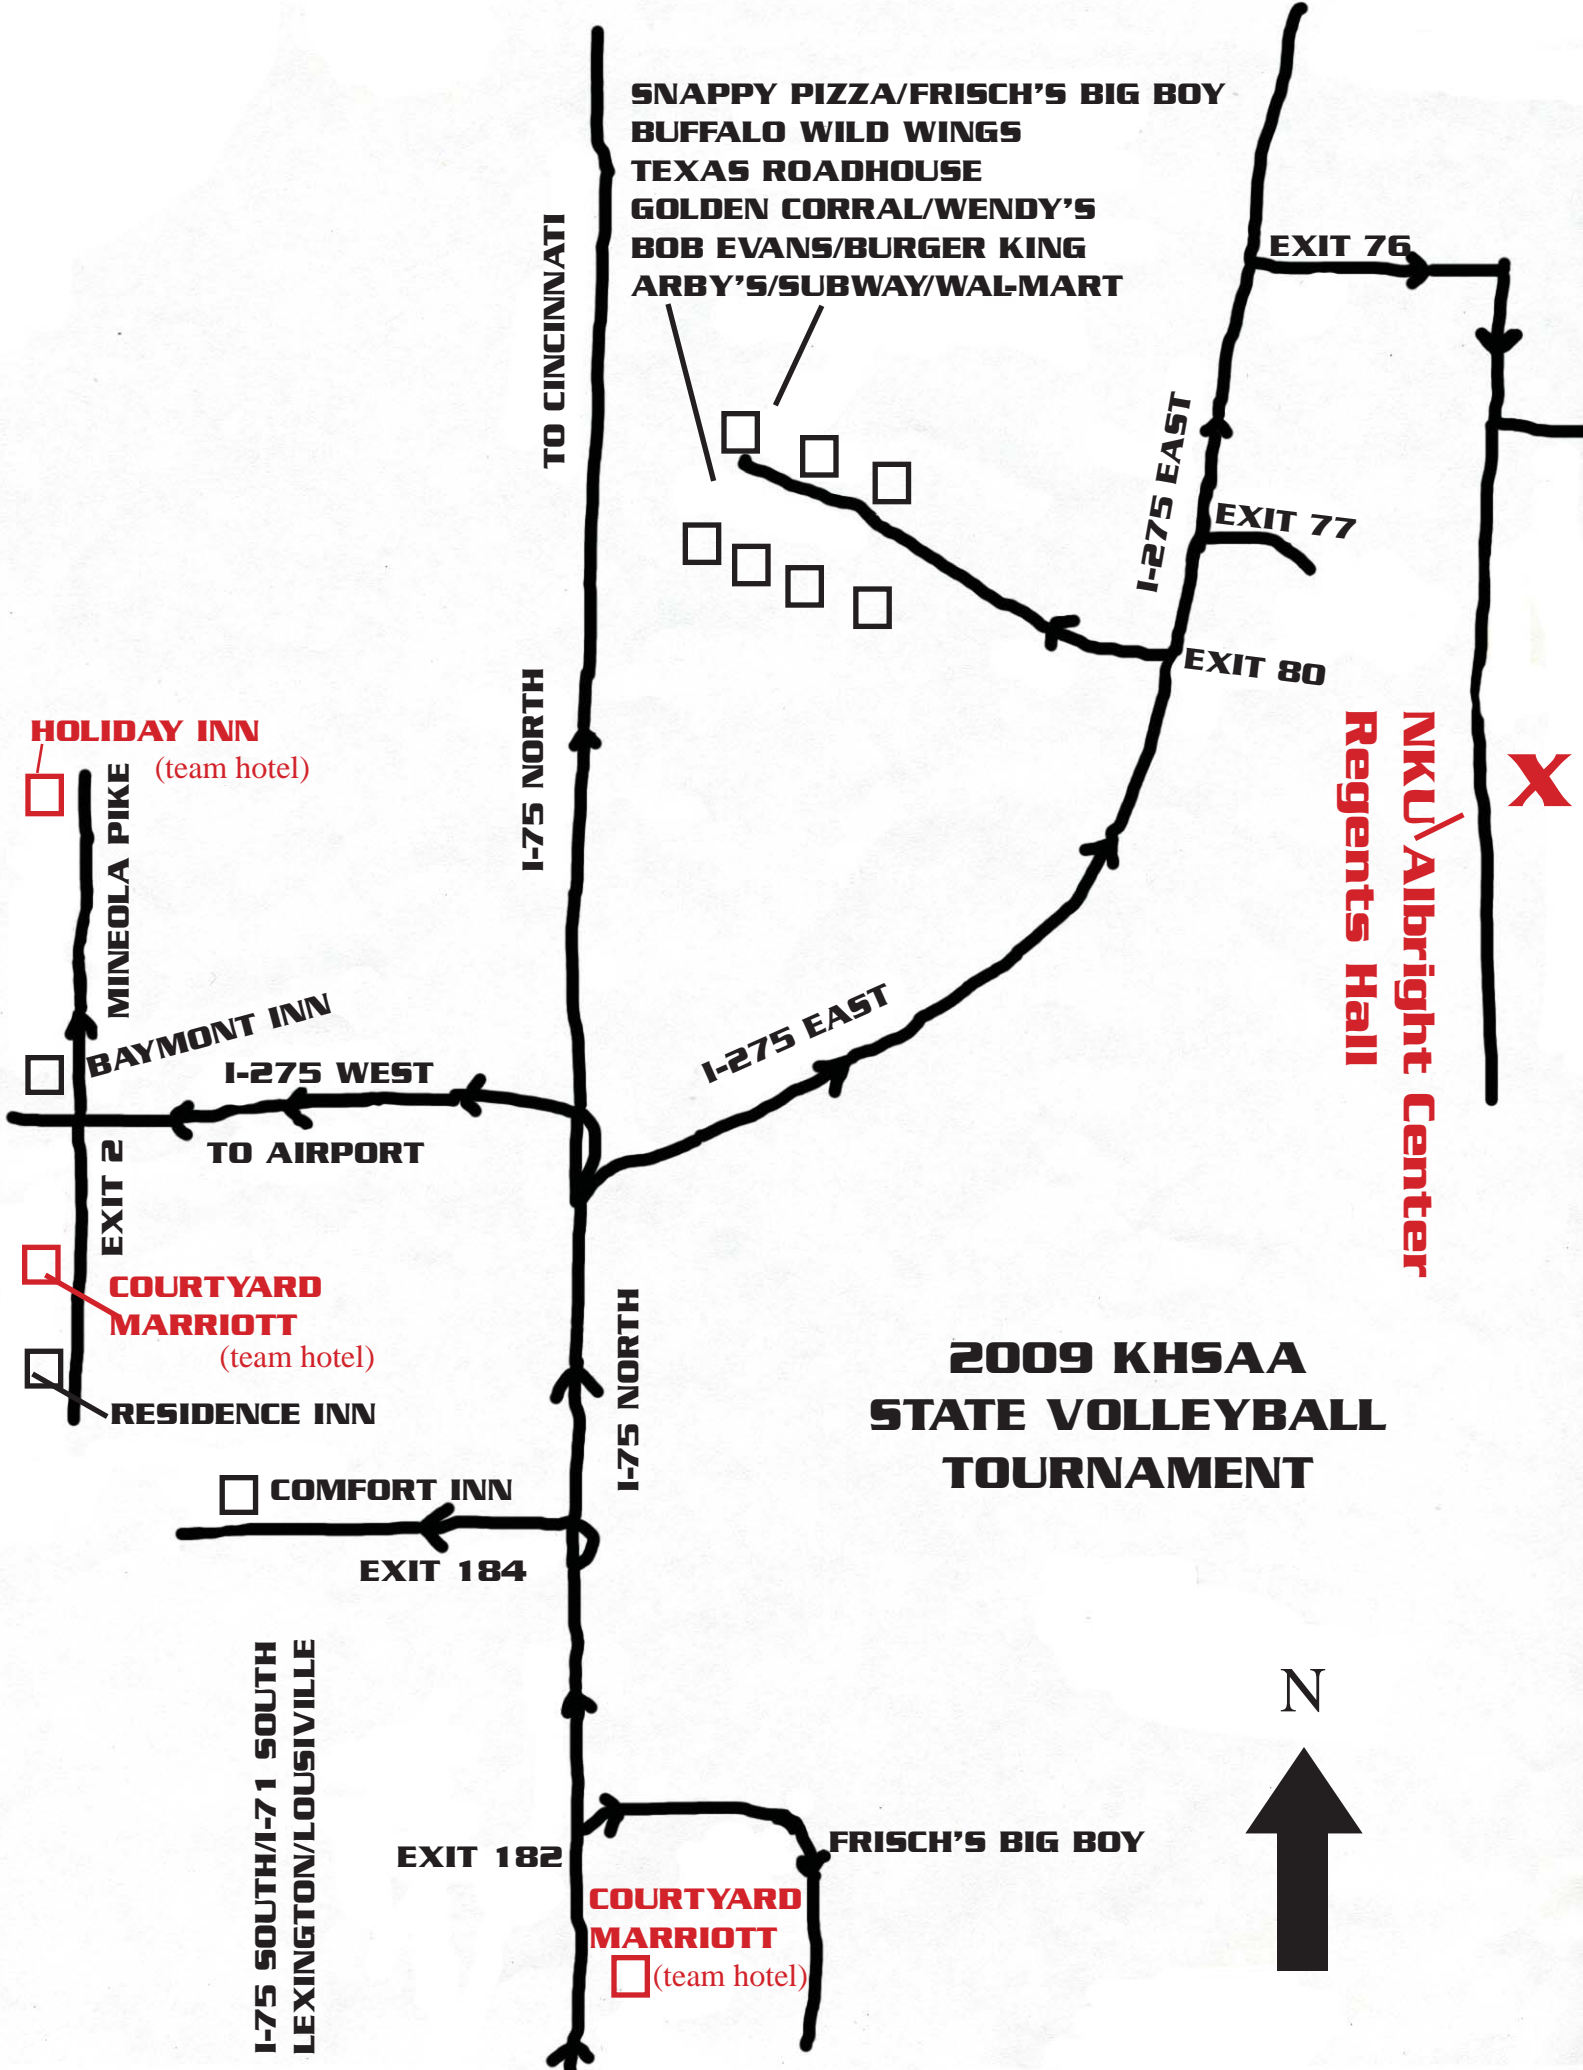

2009 KHSAA STATE VOLLEYBALL TOURNAMENT

HOLIDAY INN
(team hotel)

SNAPPY PIZZA/FRISCH'S BIG BOY
BUFFALO WILD WINGS
TEXAS ROADHOUSE
GOLDEN CORRAL/WENDY'S
BOB EVANS/BURGER KING
ARBY'S/SUBWAY/WAL-MART

NKU Albright Center
Regents Hall

N

TO CINCINNATI

I-75 NORTH

I-75 NORTH

I-75 SOUTH/I-71 SOUTH
LEXINGTON/LOUISVILLE

I-275 EAST

I-275 EAST

EXIT 76

EXIT 77

EXIT 80

I-275 WEST

TO AIRPORT

EXIT 2

EXIT 184

EXIT 182

FRISCH'S BIG BOY

**COURTYARD
MARRIOTT**
(team hotel)