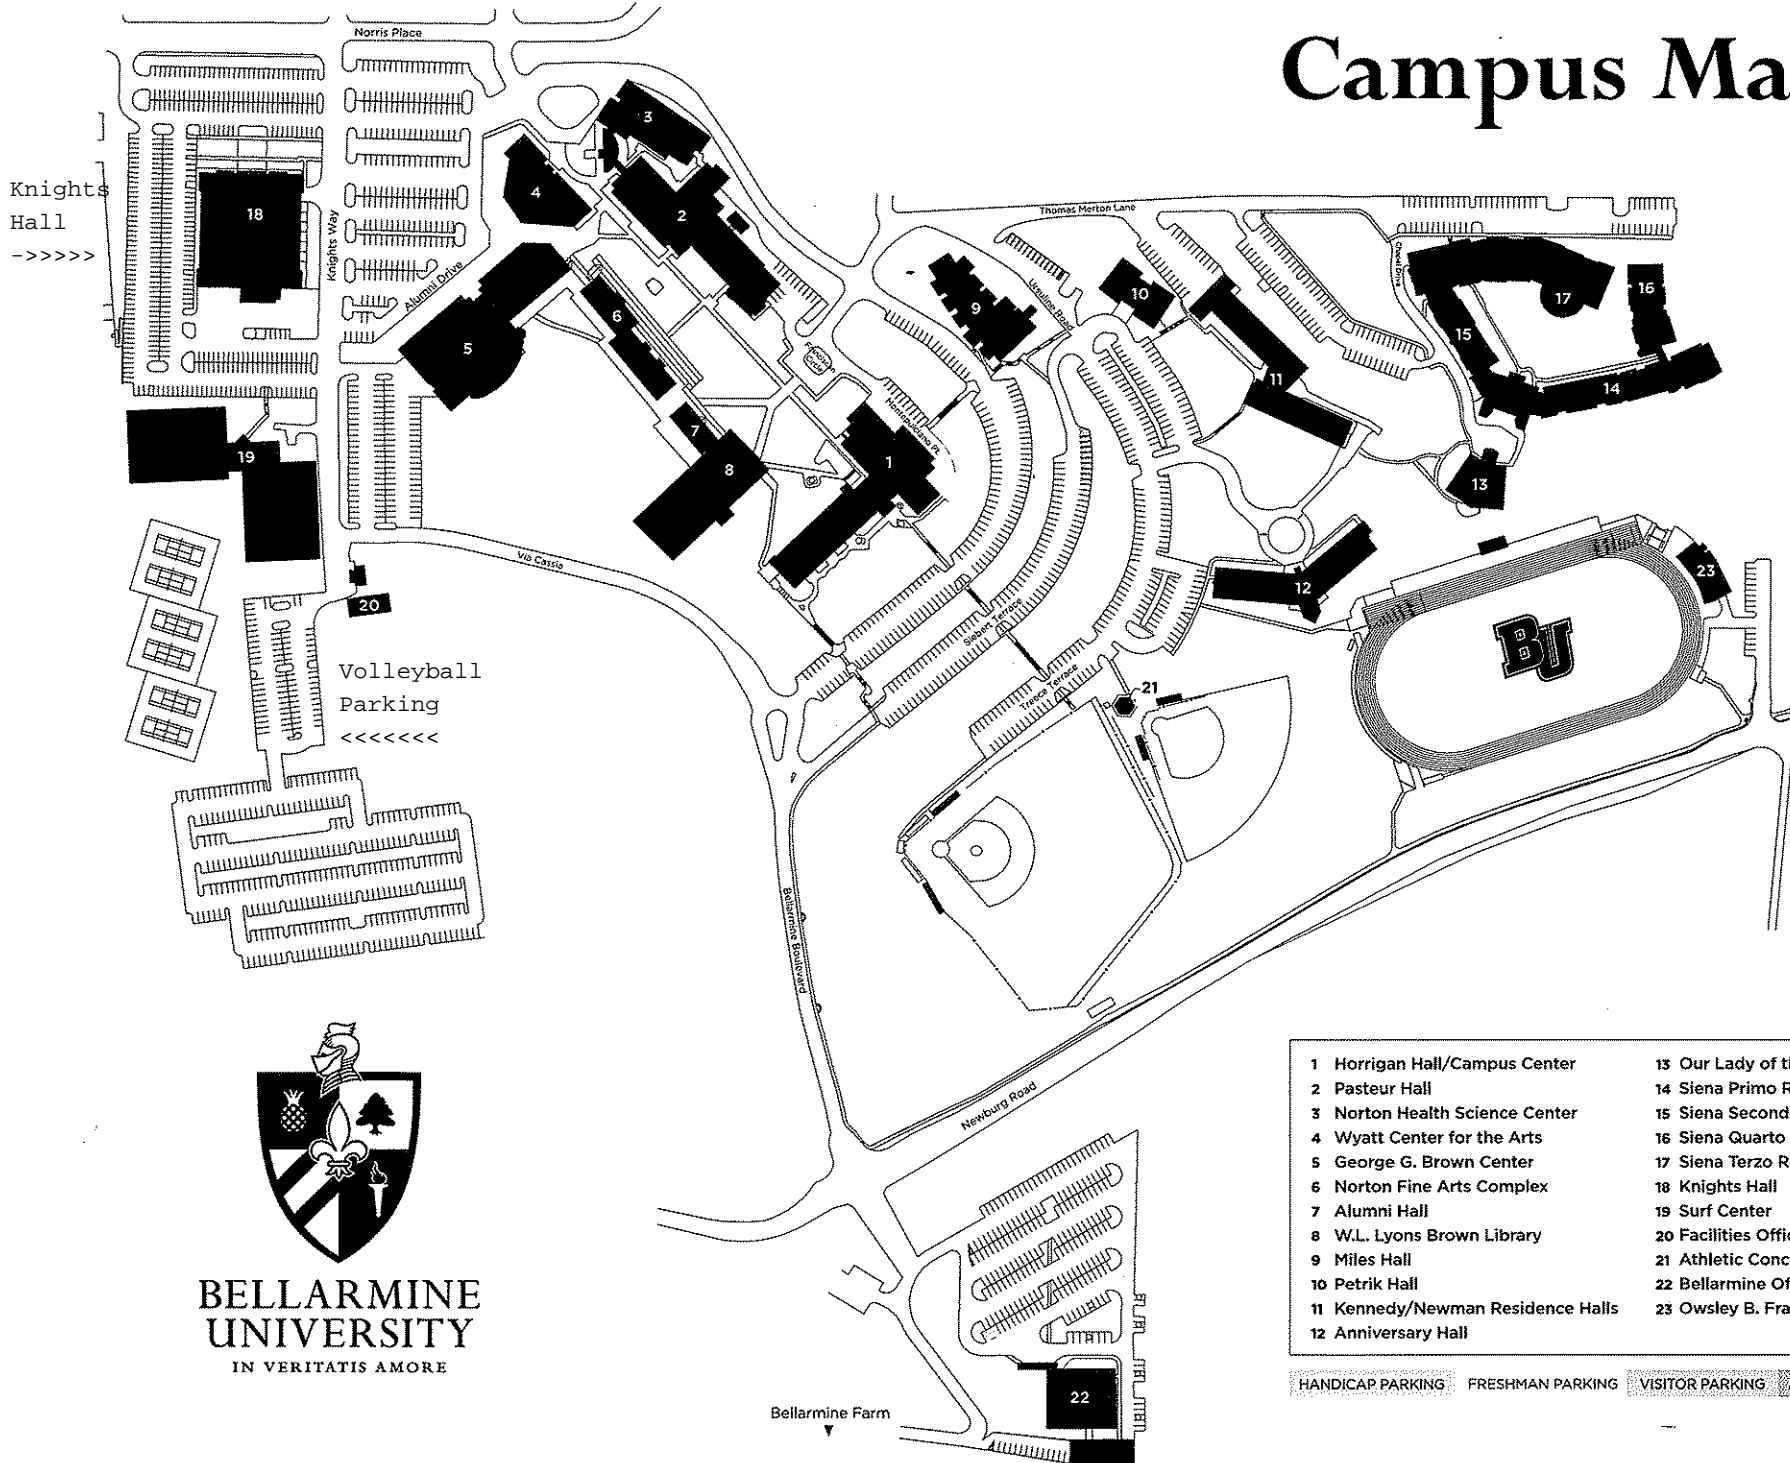

Campus Map

**BELLARMINE
UNIVERSITY**
IN VERITATIS AMORE

- | | |
|-----------------------------------|---------------------------------|
| 1 Horrigan Hall/Campus Center | 13 Our Lady of the Woods Chapel |
| 2 Pasteur Hall | 14 Siena Primo Residence Hall |
| 3 Norton Health Science Center | 15 Siena Secondo Residence Hall |
| 4 Wyatt Center for the Arts | 16 Siena Quarto Residence Hall |
| 5 George G. Brown Center | 17 Siena Terzo Residence Hall |
| 6 Norton Fine Arts Complex | 18 Knights Hall |
| 7 Alumni Hall | 19 Surf Center |
| 8 W.L. Lyons Brown Library | 20 Facilities Office |
| 9 Miles Hall | 21 Athletic Concessions |
| 10 Petrik Hall | 22 Bellarmine Office Building |
| 11 Kennedy/Newman Residence Halls | 23 Owsley B. Frazier Stadium |
| 12 Anniversary Hall | |

HANDICAP PARKING FRESHMAN PARKING VISITOR PARKING ADMISSIONS PARKING