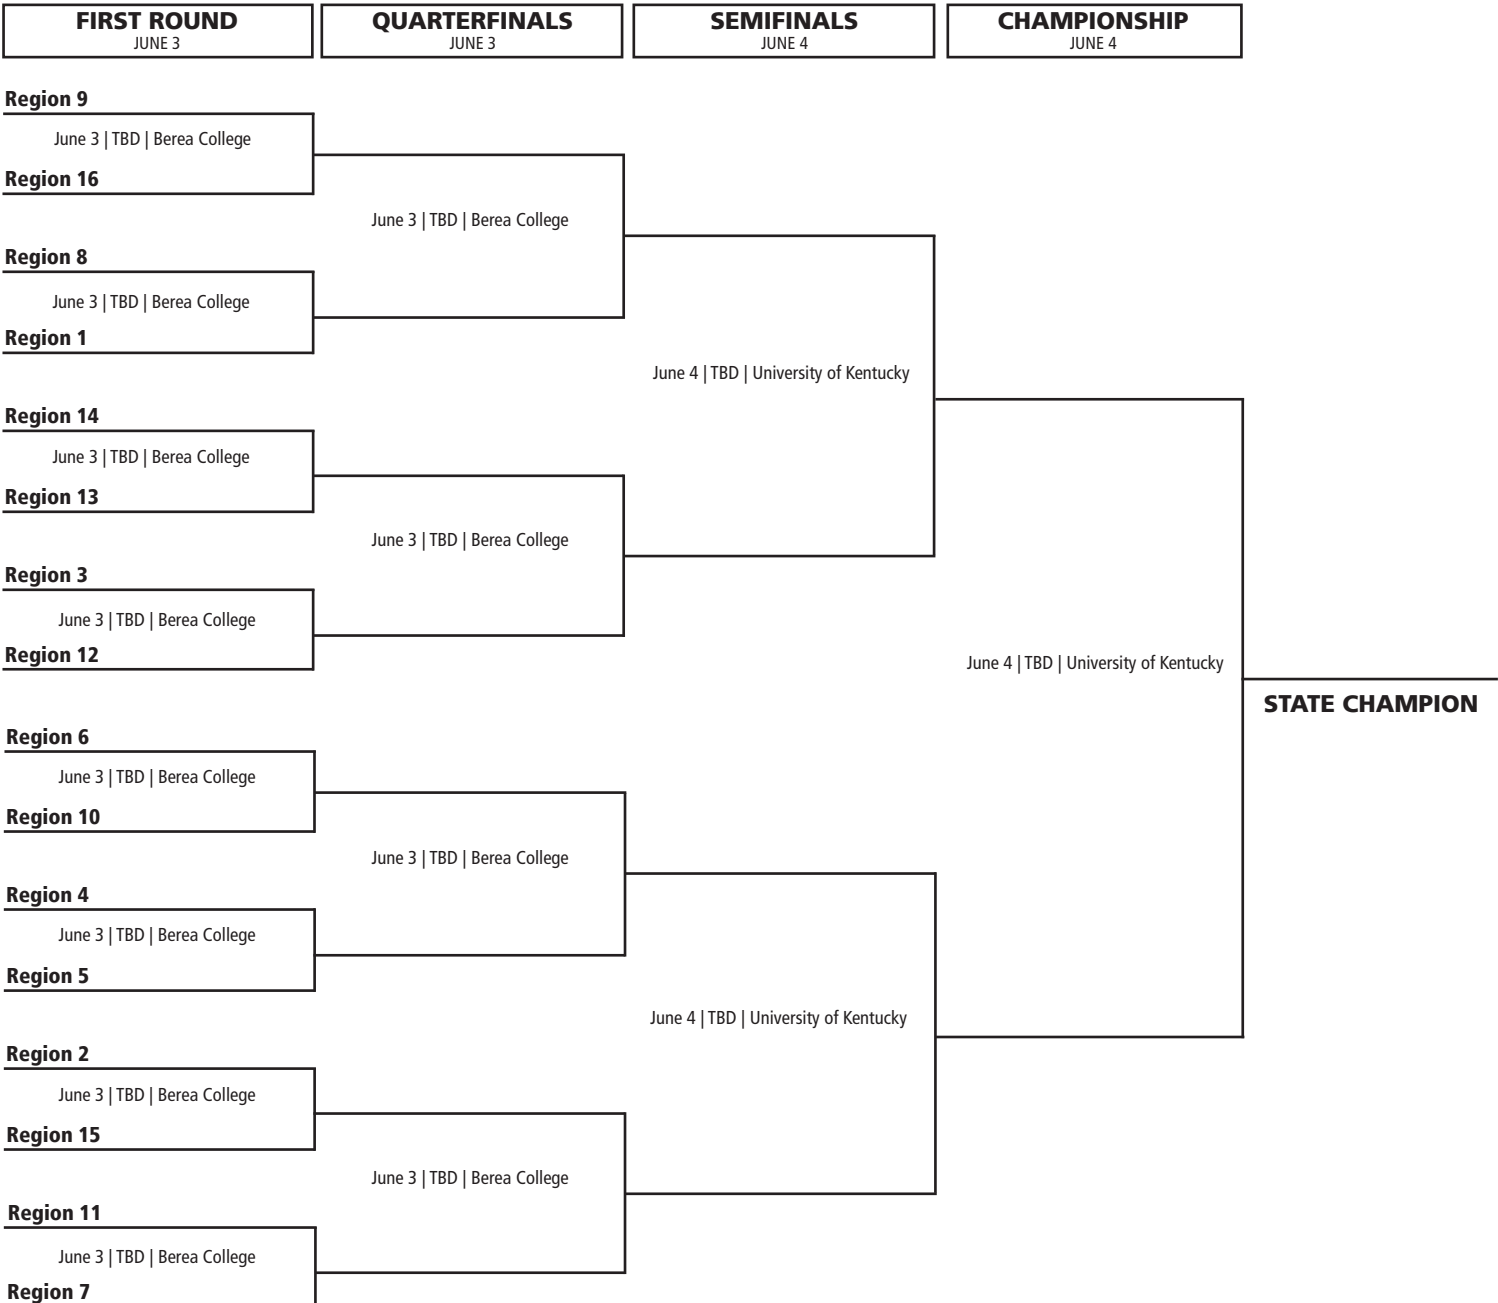

2024 KHSAA GIRLS' TEAM TENNIS STATE TOURNAMENT

PRESENTED BY UK HEALTHCARE

JUNE 3 | BEREA COLLEGE • JUNE 4 | UNIVERSITY OF KENTUCKY

WILSON EVANS TENNIS COMPLEX
BEREA COLLEGE

BOONE/DOWNING TENNIS COMPLEX
UNIVERSITY OF KENTUCKY | LEXINGTON

Monday, June 3

First Round
TBD | Region 9 vs. Region 16
TBD | Region 8 vs. Region 1
TBD | Region 14 vs. Region 13
TBD | Region 3 vs. Region 12
TBD | Region 6 vs. Region 10
TBD | Region 4 vs. Region 5
TBD | Region 2 vs. Region 15
TBD | Region 11 vs. Region 7

Monday, June 3

Quarterfinals
TBD | Quarterfinal 1
TBD | Quarterfinal 2
TBD | Quarterfinal 3
TBD | Quarterfinal 4

Tuesday, June 4

Semifinals
TBD | Semifinal 1
TBD | Semifinal 2
Championship
TBD | Championship

All times Eastern